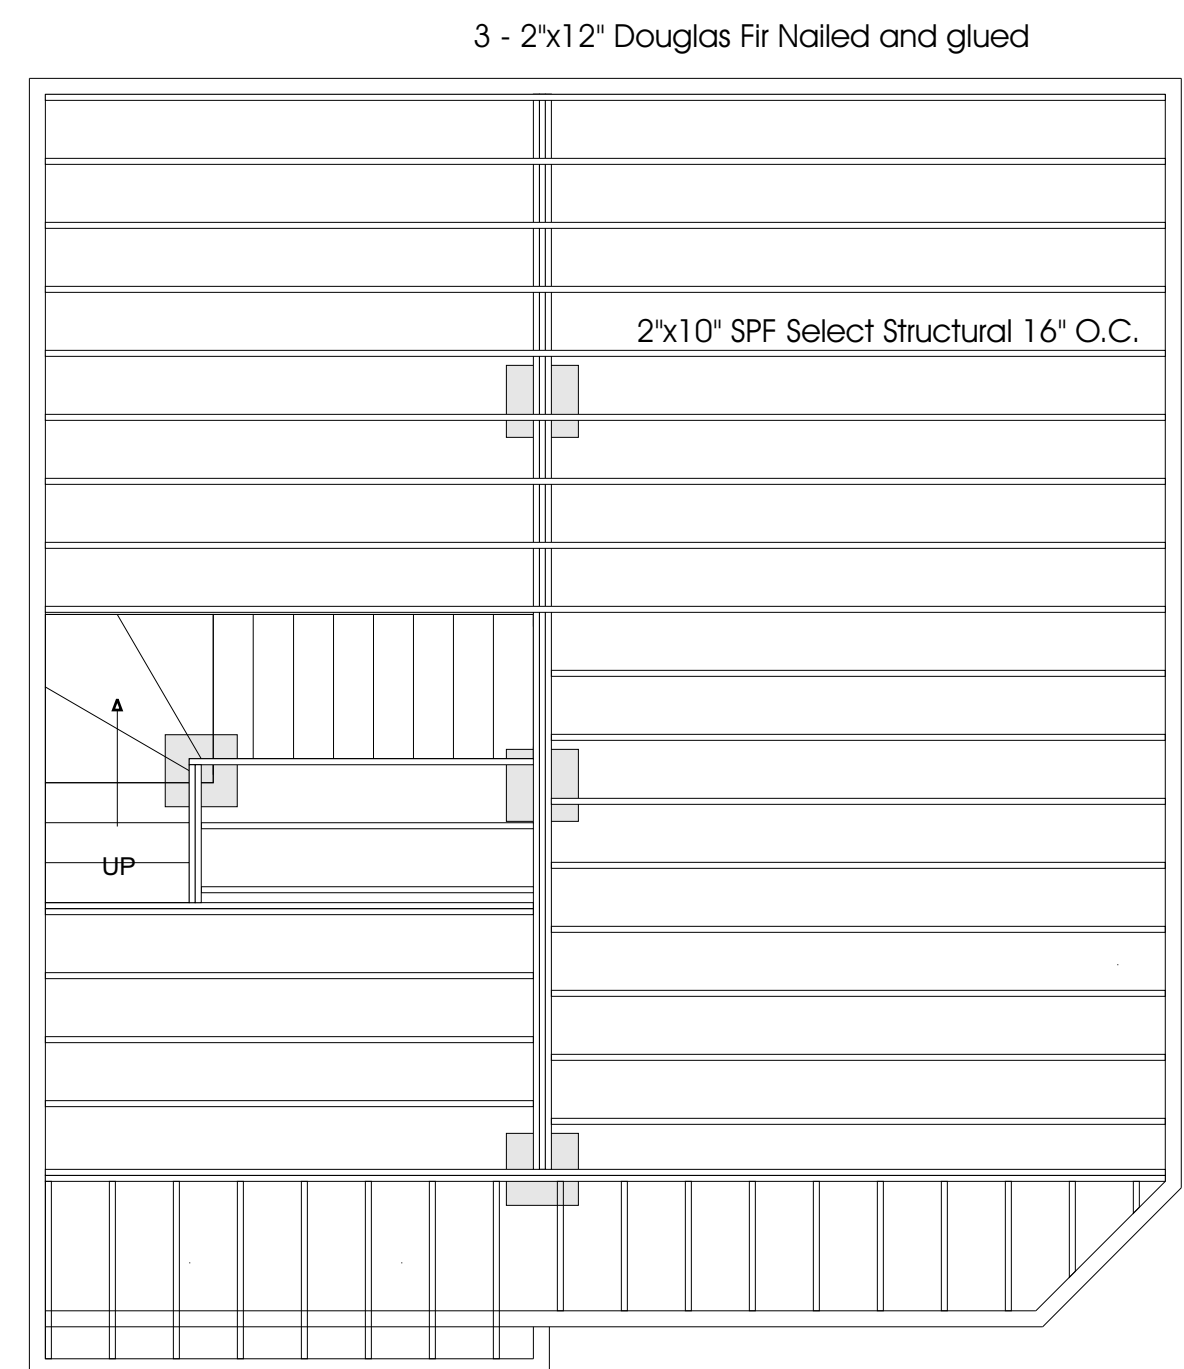

JHE Homsher Homes - Sunrise Cottage
SCALE 1/4" = 1' **REV.** Foundation Floor Plan
CONTACT Dave or Kim Homsher - 330-296-7757
 5166 Campbelsport Rd. Ravenna, OH 44266
 Copyright © 2004

JHE Homsher Homes - Sunrise Cottage
SCALE 1/4" = 1' **REV.** Section
CONTACT Dave or Kim Homsher - 330-296-7757
 5166 Campbelsport Rd. Ravenna, OH 44266
 Copyright © 2004

JHE Homsher Homes - Sunrise Cottage
SCALE 1/4" = 1' **REV.** 1st Floor Plan
CONTACT Dave or Kim Homsher - 330-296-7757
 5166 Campbelsport Rd. Ravenna, OH 44266
 Copyright © 2004

JHE Homsher Homes - Sunrise Cottage
SCALE 1/4" = 1' **REV.** 1st Floor Subfloor
CONTACT Dave or Kim Homsher - 330-296-7757
 5166 Campbelsport Rd. Ravenna, OH 44266
 Copyright © 2004

JHE Homsher Homes - Sunrise Cottage
SCALE 1/4" = 1' **REV.** 2nd Floor Plan
CONTACT Dave or Kim Homsher - 330-296-7757
 5166 Campbelsport Rd. Ravenna, OH 44266
 Copyright © 2004

JHE Homsher Homes - Sunrise Cottage
SCALE 1/4" = 1' **REV.** 2nd Floor Subfloor
CONTACT Dave or Kim Homsher - 330-296-7757
 5166 Campbelsport Rd. Ravenna, OH 44266
 Copyright © 2004

TITLE		Homsher Homes - Sunrise Cottage	
SCALE	1/4" = 1'	VIEW	South Elevation
CONTACT: Dave or Kim Homsher - 330-296-7757 5166 Campbelsport Rd. Ravenna, OH 44266			
Copyright © 2004			

TITLE		Homsher Homes - Sunrise Cottage	
SCALE	1/4" = 1'	VIEW	North Elevation
CONTACT: Dave or Kim Homsher - 330-296-7757 5166 Campbelsport Rd. Ravenna, OH 44266			
Copyright © 2004			