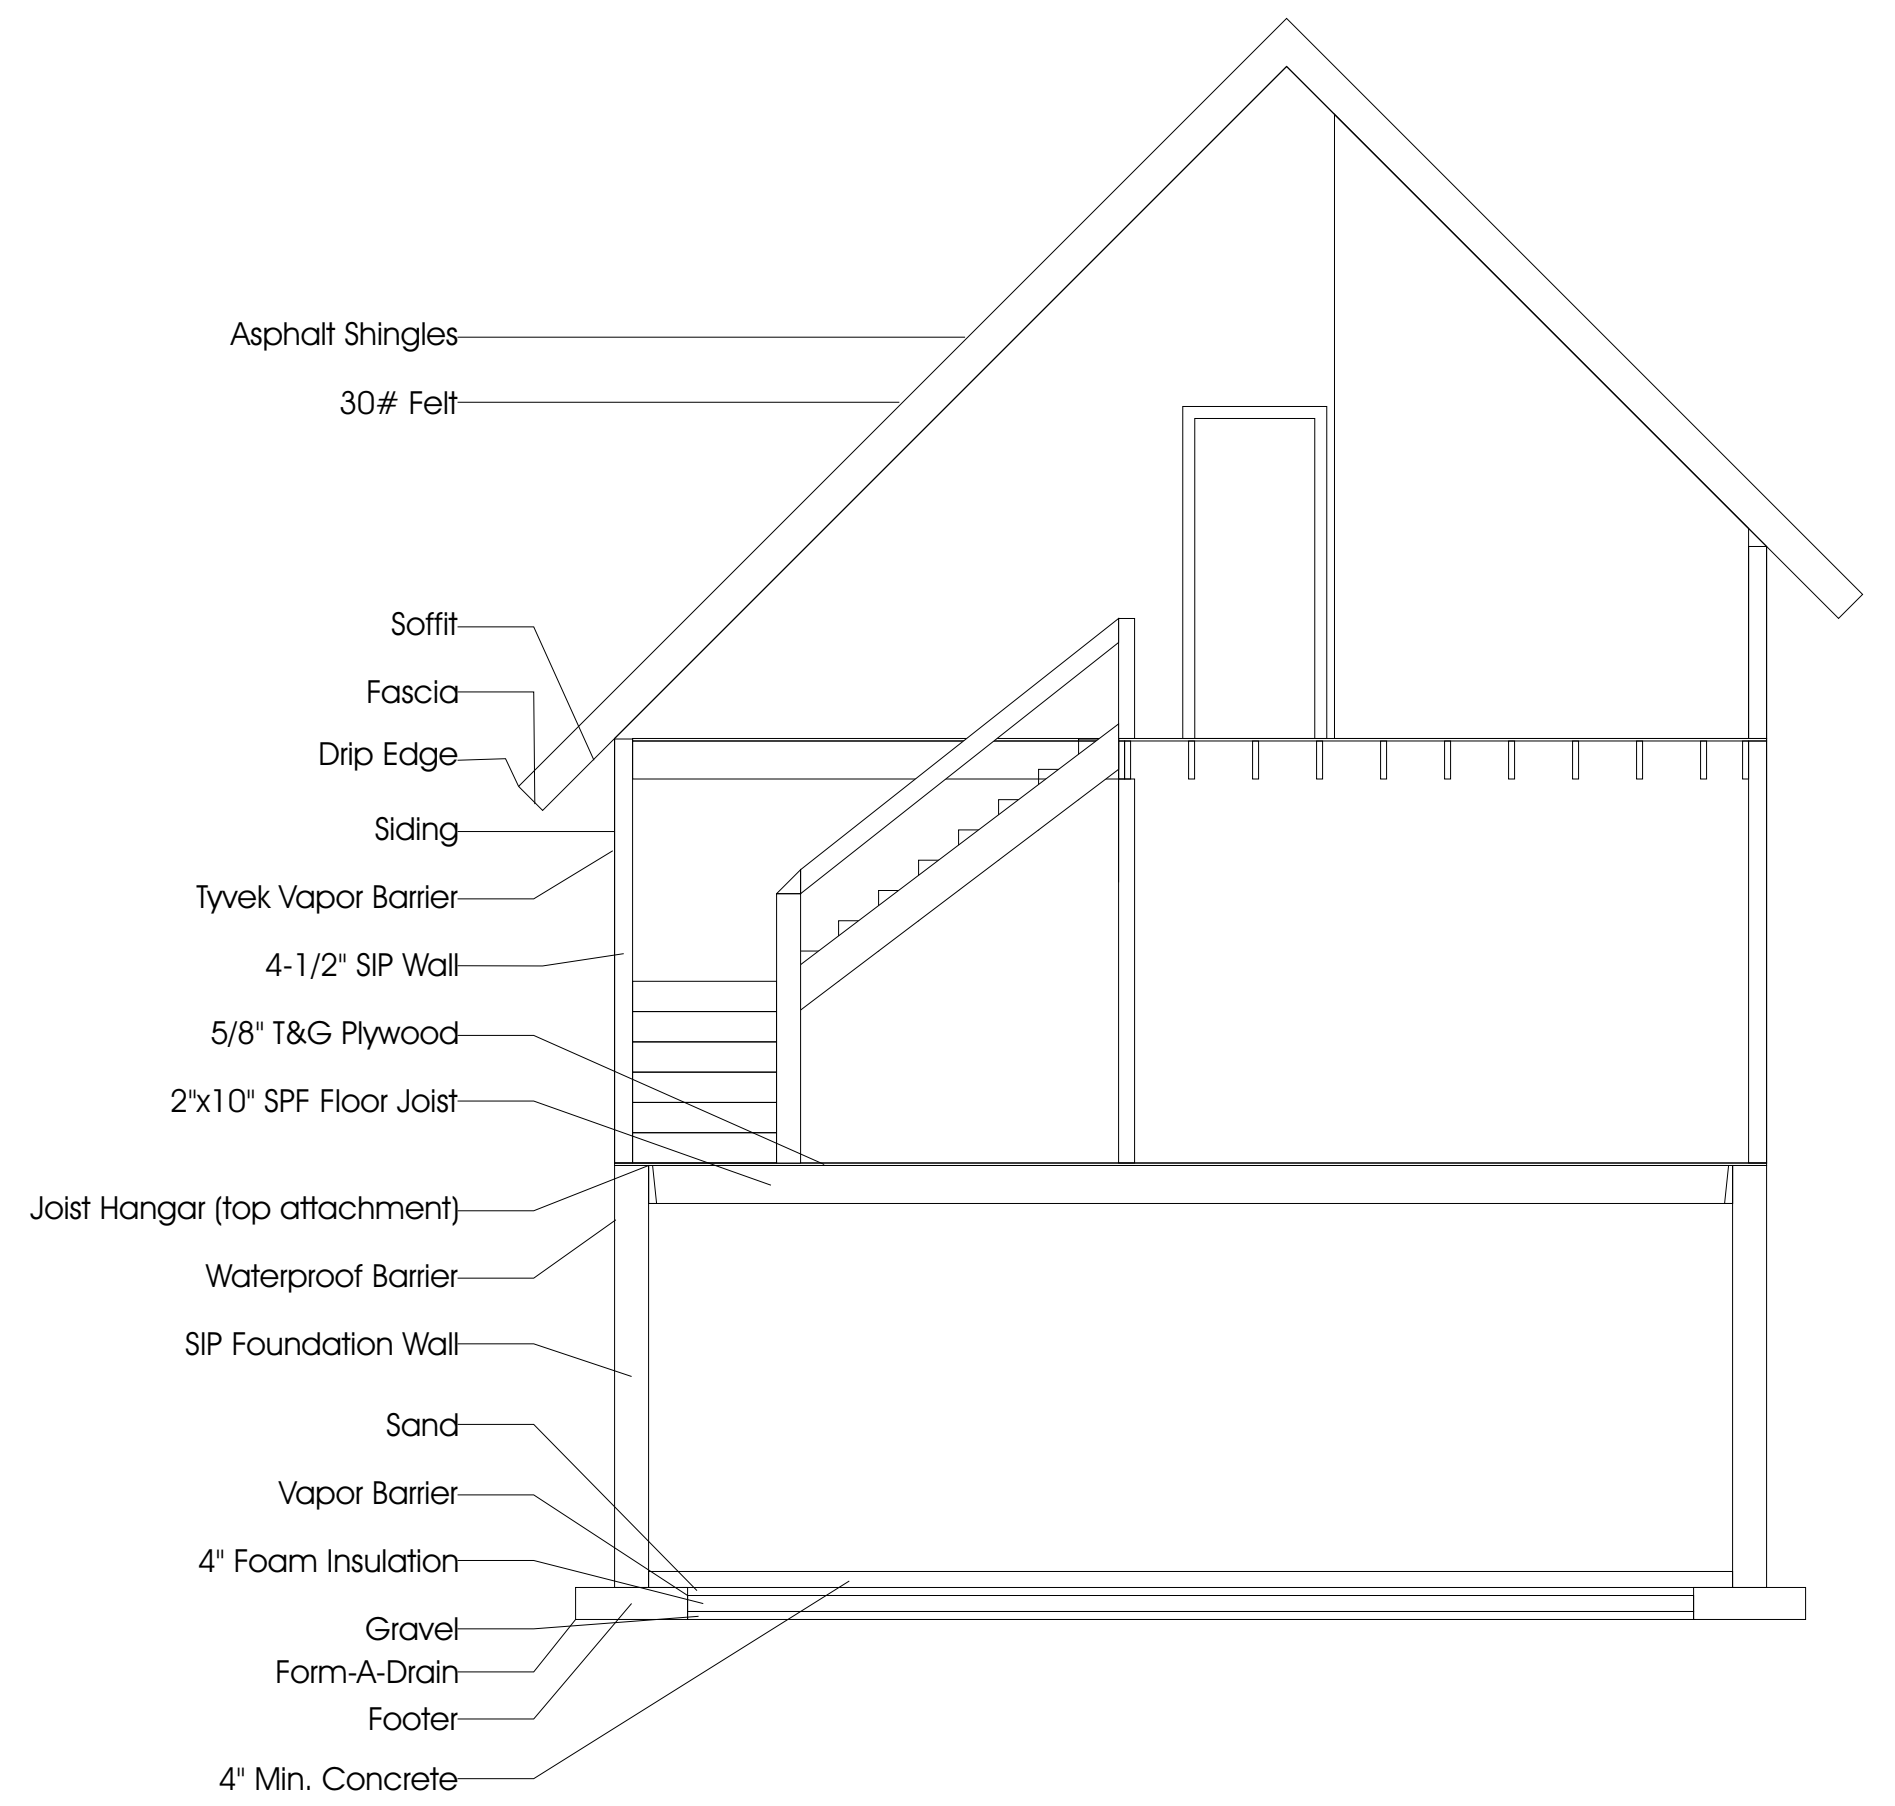

JHE Homsher Homes - Sunrise Cottage
SCALE 1/4" = 1' **REV.** Foundation Floor Plan
CONTACT Dave or Kim Homsher - 330-296-7757
 5166 Campbelsport Rd. Ravenna, OH 44266
 Copyright © 2004

JHE Homsher Homes - Sunrise Cottage
SCALE 1/4" = 1' **REV.** Section
CONTACT Dave or Kim Homsher - 330-296-7757
 5166 Campbelsport Rd. Ravenna, OH 44266
 Copyright © 2004

JHE Homsher Homes - Sunrise Cottage
SCALE 1/4" = 1' **REV.** 1st Floor Plan
CONTACT Dave or Kim Homsher - 330-296-7757
 5166 Campbelsport Rd. Ravenna, OH 44266
 Copyright © 2004

JHE Homsher Homes - Sunrise Cottage
SCALE 1/4" = 1' **REV.** 1st Floor Subfloor
CONTACT Dave or Kim Homsher - 330-296-7757
 5166 Campbelsport Rd. Ravenna, OH 44266
 Copyright © 2004

TITLE		Homsher Homes - Sunrise Cottage	
SCALE	1/4" = 1'	VIEW	South Elevation
CONTACT: Dave or Kim Homsher - 330-296-7757 5166 Campbelsport Rd. Ravenna, OH 44266			
Copyright © 2004			

TITLE		Homsher Homes - Sunrise Cottage	
SCALE	1/4" = 1'	VIEW	North Elevation
CONTACT: Dave or Kim Homsher - 330-296-7757 5166 Campbelsport Rd. Ravenna, OH 44266			
Copyright © 2004			

TITLE		Homsher Homes - Sunrise Cottage	
SCALE	1/4" = 1'	VIEW	East Elevation
CONTACT: Dave or Kim Homsher - 330-296-7757 5166 Campbelsport Rd. Ravenna, OH 44266			
Copyright © 2004			

TITLE		Homsher Homes - Sunrise Cottage	
SCALE	1/4" = 1'	VIEW	West Elevation
CONTACT: Dave or Kim Homsher - 330-296-7757 5166 Campbelsport Rd. Ravenna, OH 44266			
Copyright © 2004			