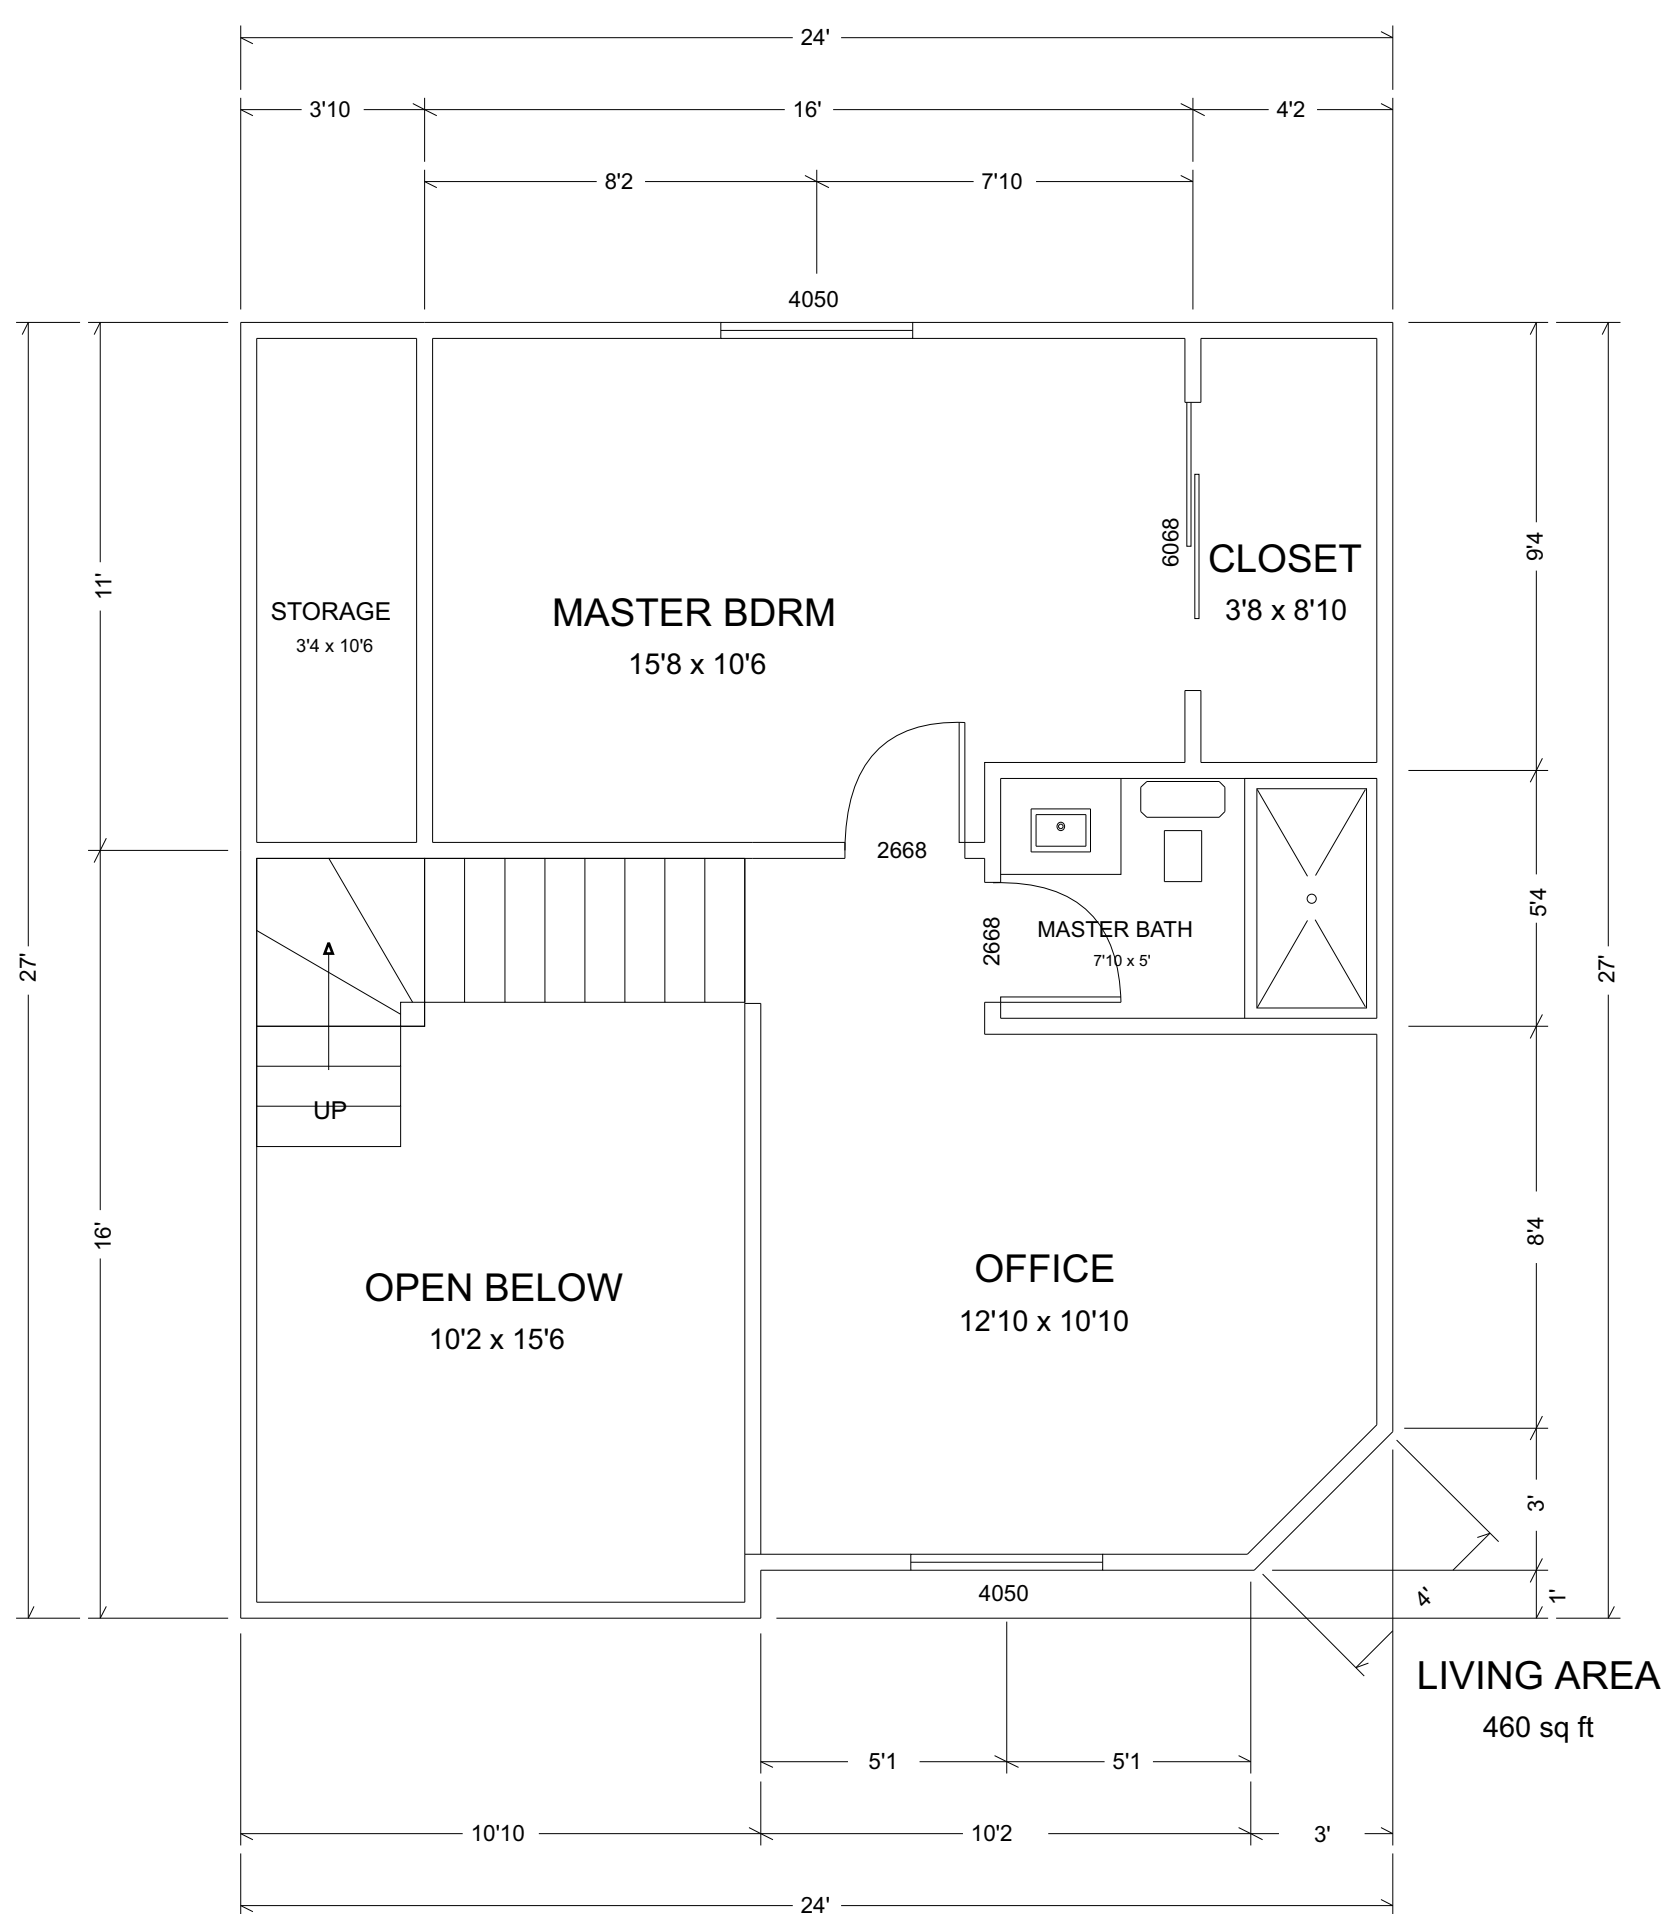

JHE Homsher Homes - Sunrise Cottage
SCALE 1/4" = 1' **REV.** Foundation Floor Plan
CONTACT Dave or Kim Homsher - 330-296-7757
 5166 Campbelsport Rd. Ravenna, OH 44266
 Copyright © 2004

JHE Homsher Homes - Sunrise Cottage
SCALE 1/4" = 1' **REV.** Section
CONTACT Dave or Kim Homsher - 330-296-7757
 5166 Campbelsport Rd. Ravenna, OH 44266
 Copyright © 2004

JHE Homsher Homes - Sunrise Cottage
SCALE 1/4" = 1' **REV.** 1st Floor Plan
CONTACT Dave or Kim Homsher - 330-296-7757
 5166 Campbelsport Rd. Ravenna, OH 44266
 Copyright © 2004

JHE Homsher Homes - Sunrise Cottage
SCALE 1/4" = 1' **REV.** 1st Floor Subfloor
CONTACT Dave or Kim Homsher - 330-296-7757
 5166 Campbelsport Rd. Ravenna, OH 44266
 Copyright © 2004

JHE Homsher Homes - Sunrise Cottage
SCALE 1/4" = 1' **REV.** 2nd Floor Plan
CONTACT Dave or Kim Homsher - 330-296-7757
 5166 Campbelsport Rd. Ravenna, OH 44266
 Copyright © 2004

JHE Homsher Homes - Sunrise Cottage
SCALE 1/4" = 1' **REV.** 2nd Floor Subfloor
CONTACT Dave or Kim Homsher - 330-296-7757
 5166 Campbelsport Rd. Ravenna, OH 44266
 Copyright © 2004

TITLE		Homsher Homes - Sunrise Cottage	
SCALE	1/4" = 1'	VIEW	South Elevation
CONTACT: Dave or Kim Homsher - 330-296-7757 5166 Campbelsport Rd. Ravenna, OH 44266			
Copyright © 2004			

TITLE		Homsher Homes - Sunrise Cottage	
SCALE	1/4" = 1'	VIEW	North Elevation
CONTACT: Dave or Kim Homsher - 330-296-7757 5166 Campbelsport Rd. Ravenna, OH 44266			
Copyright © 2004			