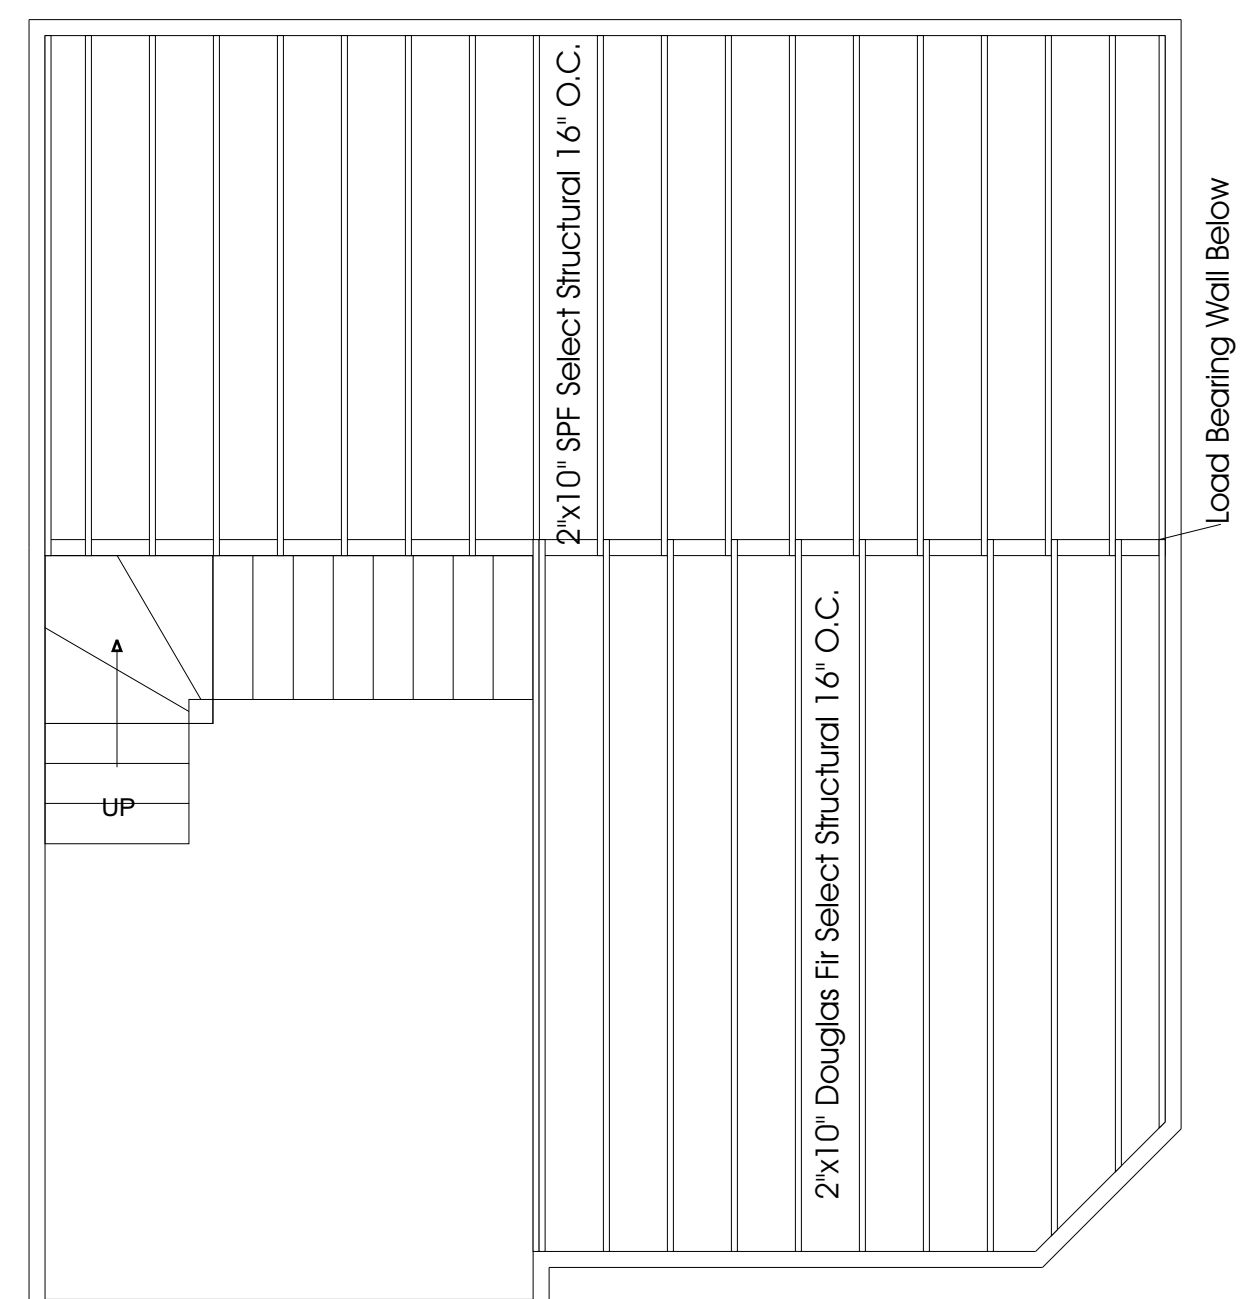

JHE Homsher Homes - Sunrise Cottage
SCALE 1/4" = 1' **REV.** 2nd Floor Subfloor
CONTACT Dave or Kim Homsher - 330-296-7757
5166 Campbelsport Rd. Ravenna, OH 44266
Copyright © 2004