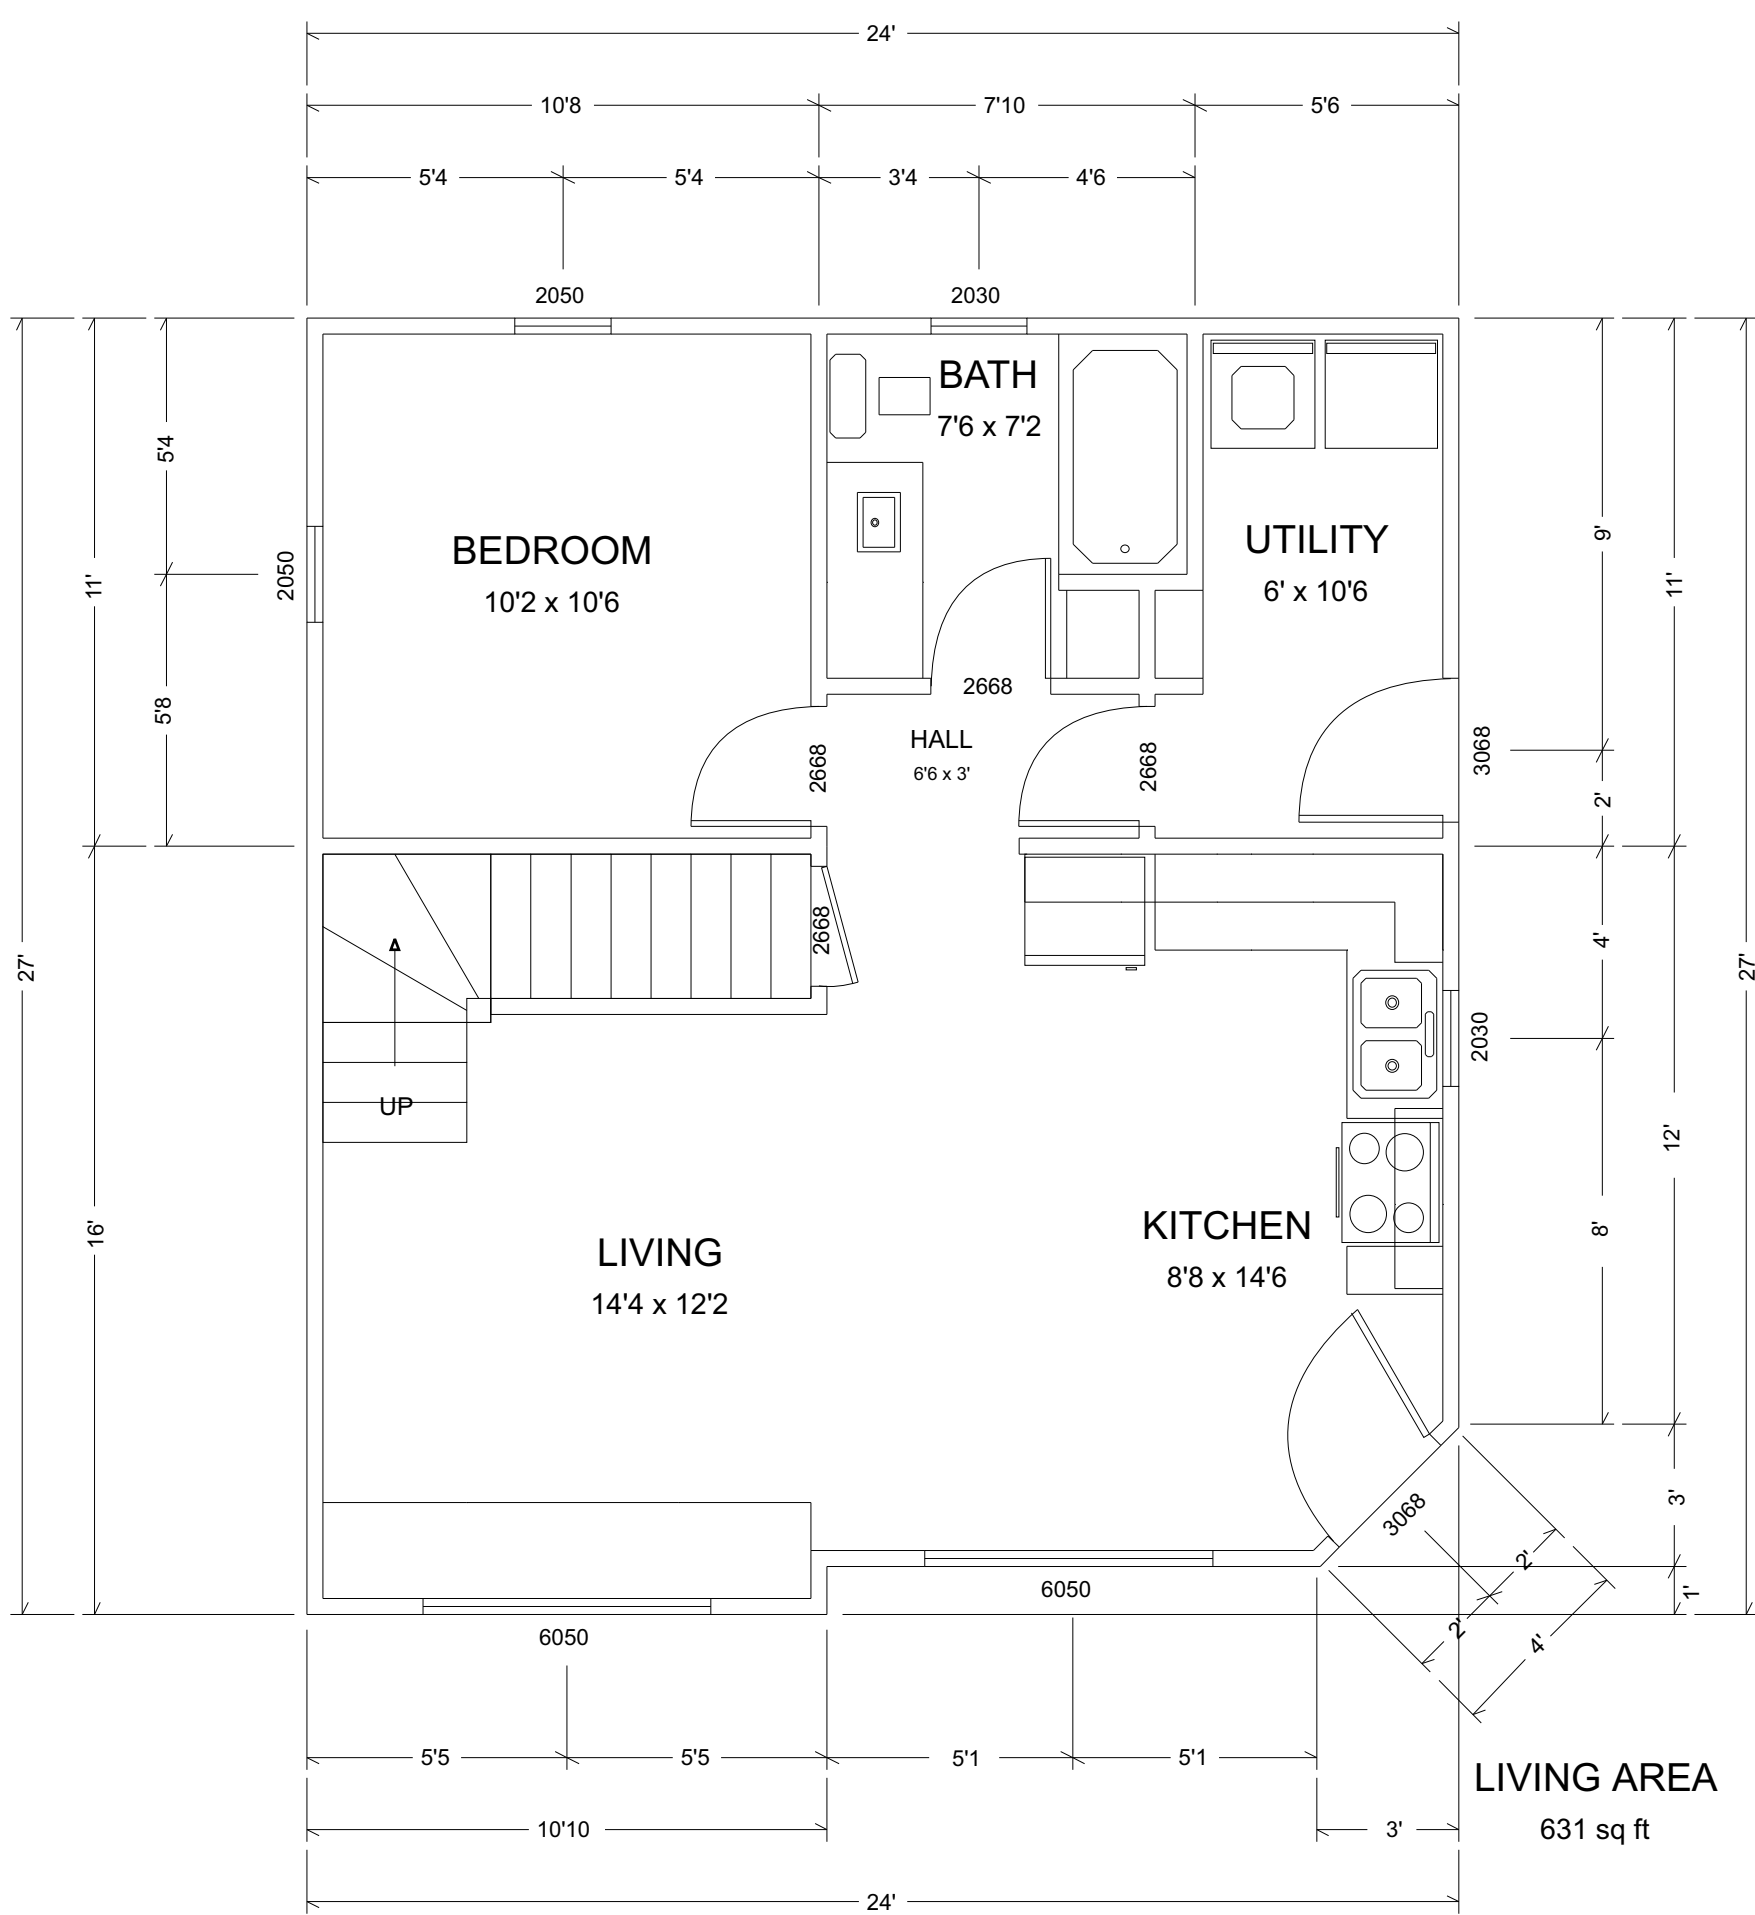

JHE Homsher Homes - Sunrise Cottage
SCALE 1/4" = 1' **REV.** Foundation Floor Plan
CONTACT Dave or Kim Homsher - 330-296-7757
 5166 Campbelsport Rd. Ravenna, OH 44266
 Copyright © 2004

JHE Homsher Homes - Sunrise Cottage
SCALE 1/4" = 1' **REV.** Section
CONTACT Dave or Kim Homsher - 330-296-7757
 5166 Campbelsport Rd. Ravenna, OH 44266
 Copyright © 2004

JHE Homsher Homes - Sunrise Cottage
SCALE 1/4" = 1' **REV.** 1st Floor Plan
CONTACT Dave or Kim Homsher - 330-296-7757
 5166 Campbelsport Rd. Ravenna, OH 44266
 Copyright © 2004

JHE Homsher Homes - Sunrise Cottage
SCALE 1/4" = 1' **REV.** 1st Floor Subfloor
CONTACT Dave or Kim Homsher - 330-296-7757
 5166 Campbelsport Rd. Ravenna, OH 44266
 Copyright © 2004

JHE Homsher Homes - Sunrise Cottage
SCALE 1/4" = 1' **REV.** 2nd Floor Plan
CONTACT Dave or Kim Homsher - 330-296-7757
 5166 Campbelsport Rd. Ravenna, OH 44266
 Copyright © 2004

JHE Homsher Homes - Sunrise Cottage
SCALE 1/4" = 1' **REV.** 2nd Floor Subfloor
CONTACT Dave or Kim Homsher - 330-296-7757
 5166 Campbelsport Rd. Ravenna, OH 44266
 Copyright © 2004

TITLE		Homsher Homes - Sunrise Cottage	
SCALE	1/4" = 1'	VIEW	South Elevation
CONTACT: Dave or Kim Homsher - 330-296-7757 5166 Campbelsport Rd. Ravenna, OH 44266			
Copyright © 2004			

TITLE		Homsher Homes - Sunrise Cottage	
SCALE	1/4" = 1'	VIEW	North Elevation
CONTACT: Dave or Kim Homsher - 330-296-7757 5166 Campbelsport Rd. Ravenna, OH 44266			
Copyright © 2004			